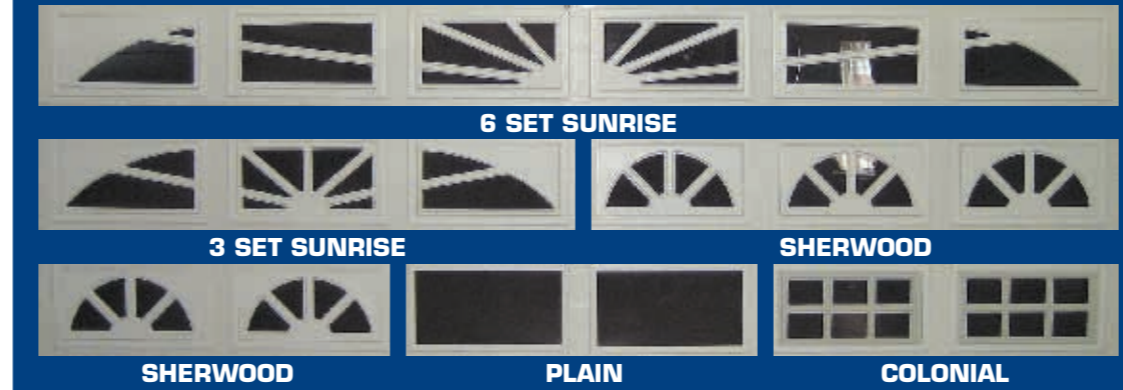

Window Options

fully framed windows - not glued

PERTH WINDSOR DOORS

OFFICE/SHOWROOM: 62 TRIUMPH AVENUE, WANGARA, WESTERN AUSTRALIA 6065
POSTAL ADDRESS: PO BOX 1947 WANGARA WA 6947
TELEPHONE: 08 9408 2100 FACSIMILE: 08 9408 2190
EMAIL: sales@perthwindsordoors.com.au WEBSITE: www.perthwindsordoors.com.au

Hinges

Our heavy duty metal hinges have far greater yield strength than a comparable plastic hinge, also for peace of mind our metal hinges require a lot higher temperature to lose its structural integrity than with plastic.

REMOTE CONTROL GARAGE DOOR OPENERS

- Manufactured to current world standards
- Very quiet heavy duty 1/2 hp motor
- Convenient handset design
- Digital security coding with 1.2 million variations
- Easy to install and service
- Courtesy light
- Doors can be stopped at any position
- Optional automatic close function
- In-built safety times
- Made from the latest composite materials
- Optional time delays for courtesy light
- Manual release in event of power failure

OPTIONAL EXTRAS

Sectional Door

Roller Door

EMERGENCY KEY RELEASE
Used in case of malfunction or power failure. Especially useful if there is no other access into garage.

PHOTO-EYE REVERSE SYSTEM
An additional safety. This non-contact safety system causes the door to automatically reverse the closing cycle when the electronic beam is broken.

KEY PAD
For external entry into garage without the use of Hand Transmitter

ALL DOORS MANUFACTURED HERE IN WESTERN AUSTRALIA

PART OF THE STEEL-LINE GROUP OF COMPANIES

FOR A FULL RANGE OF OUR PRODUCTS CONTACT OUR OFFICE