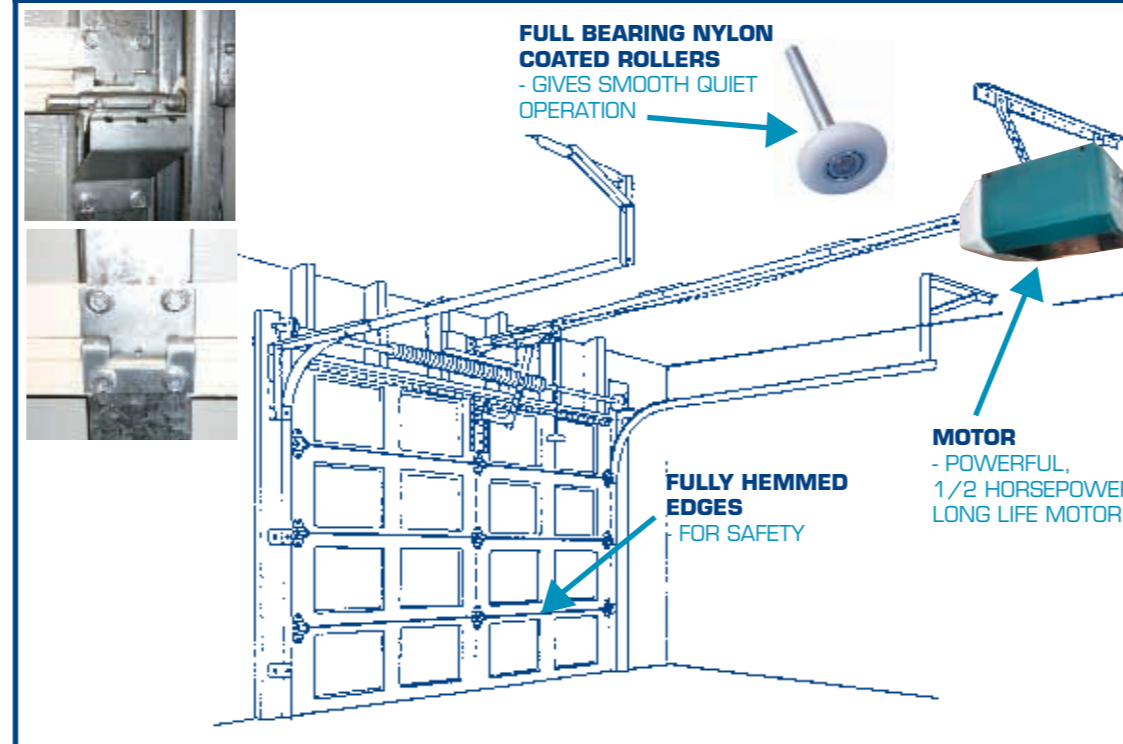

Features / Options

Space Requirements

SECTIONAL DOOR

WITH AUTO OPERATOR
Headroom 230mm
Sideroom 150mm

MANUAL
Headroom Required Min 200mm
Sideroom 125mm

ROLLER DOOR

WITH AUTO OPERATOR
Headroom 450mm
Sideroom 180mm Auto

MANUAL
Headroom Required Min 430mm
Sideroom 100mm

- 1 Measurement ..... x .....
  Height Width
- 2 Sideroom: ..... (minimum sideroom 150mm)
- 3 Headroom: ..... (minimum headroom 230mm)
- 4 Backroom: ..... (minimum backroom Door Height + 900mm)

COLOUR	PROFILE	MOTOR